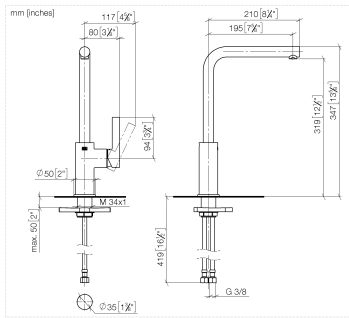

DORNBRACHT PIUR Single-lever mixer - Chrome

33 900 210

- 195mm projection
- max. flow 6.7 l/min at 3 bar flow pressure
- pivotable spout 360°
- air-enriched flow

	Chrome	33 900 210-00
	Soft Black	33 900 210-69
	Brushed Nickel	33 900 210-70

DORNBRACHT PIUR Single-lever mixer - Chrome

33 900 210

Flow rate chart

Certificates

ACS_23 ACC NY AbP_10137.
306.

DORNBACHT PIUR Single-lever mixer - Chrome

33 900 210

Parts for other finishes can be found here: [Soft Black](#)

Spare parts list

No.	Item Number	Name	Quantity used	Delivery time
1	90 28 22 380 00-00	spout	1	2
2	90 30 30 100 00 90	screw	1	2
3	90 15 05 060 00 90	cartridge	1	2
4	90 28 30 011 00-00	cover	1	2
5	90 20 21 001 00-00	handle	1	2
6	90 27 21 001 00-00	rosette	1	2
7	90 30 01 200 00 90	shaft	1	2
8	90 23 10 003 00 90	fixing set	1	2
9	04 30 04 101 00 90	hose	1	2