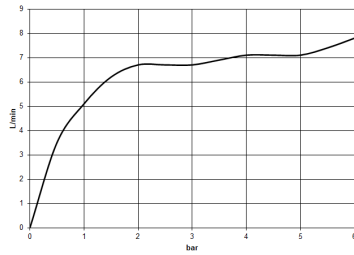

DORNBRACHT PIUR Single-lever mixer - Chrome

33 900 210

- 195mm projection
- max. flow 6.7 l/min at 3 bar flow pressure
- pivotable spout 360°
- air-enriched flow

	Chrome	33 900 210-00
	Soft Black	33 900 210-69
	Brushed Nickel	33 900 210-70

DORNBRACHT PIUR Single-lever mixer - Chrome

33 900 210

Flow rate chart

Certificates

ACS_23 ACC NY AbP_10137.
306.

DORNBACHT PIUR Single-lever mixer - Chrome

33 900 210

Parts for other finishes can be found here: [Soft Black](#)